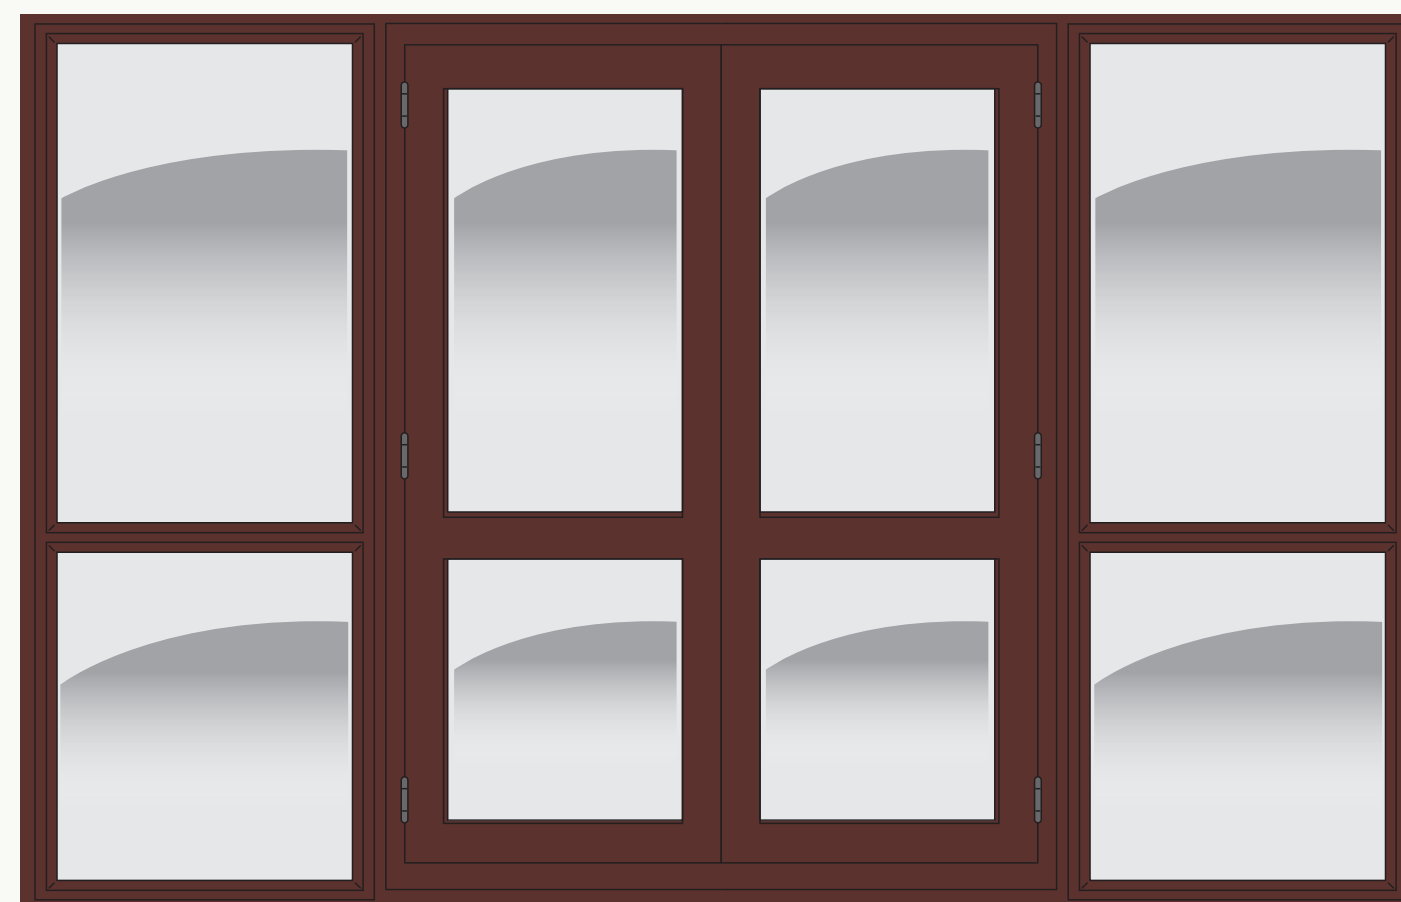

○ 4 French

Traditional French doors available in unlimited window combinations and a wide variety of colours.

French Doors bring the outside inside in traditional design and form. The door panels come in a range of sizes to suit the style and proportion of your home. Side windows can also be included in the frame.